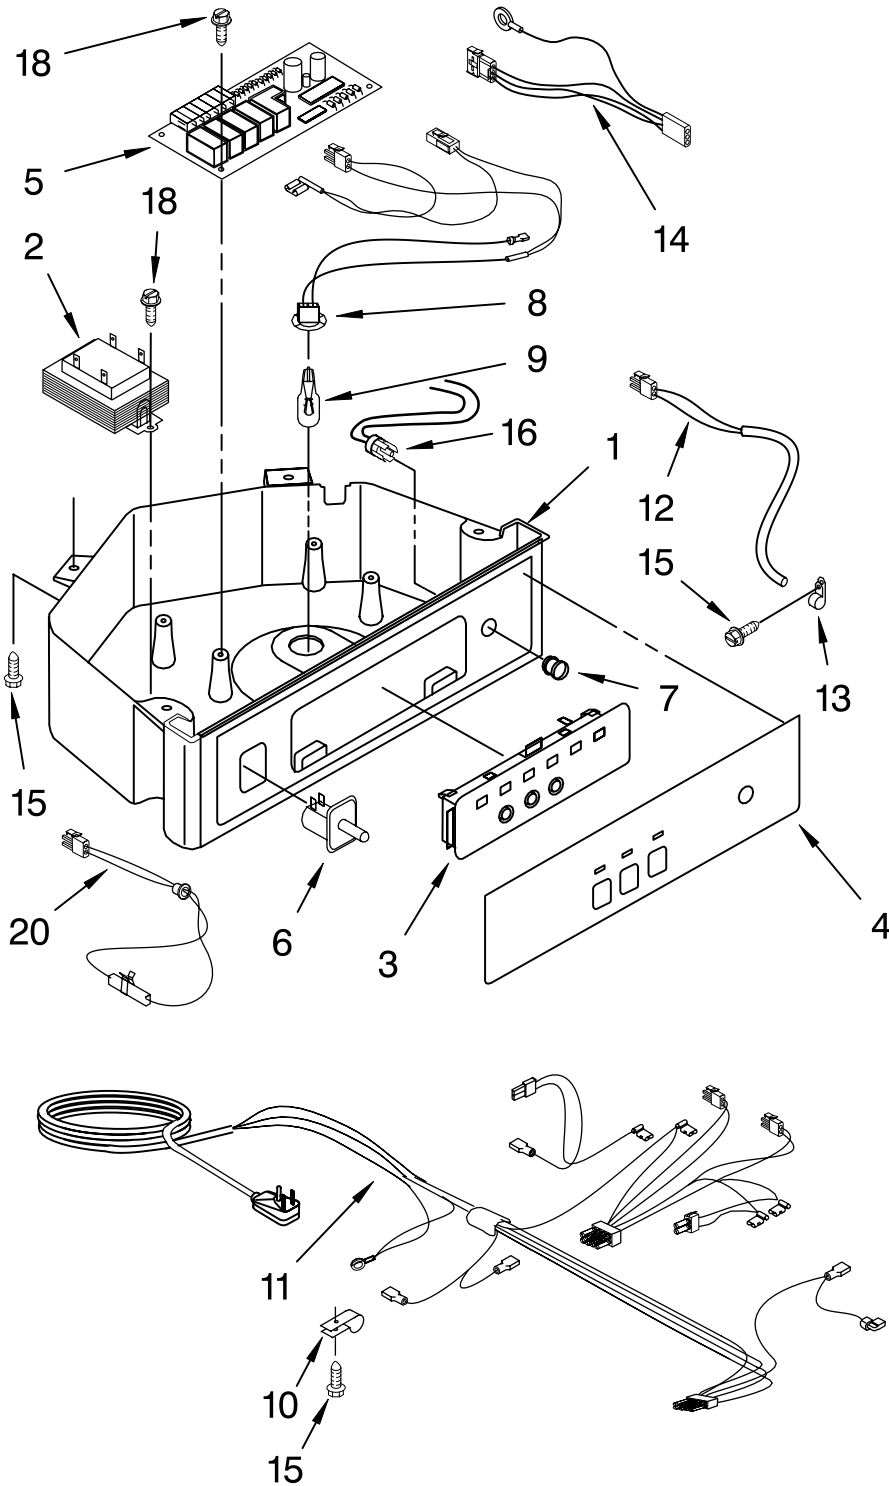

# PUMP PARTS

For Models: KUIS18NNJW3, KUIS18NNJT3, KUIS18NNJB3, KUIS18NNJS3  
(WHITE) (BISCUIT) (BLACK) (STAINLESS STEEL)

<b>Illus. No.</b>	<b>Part No.</b>	<b>DESCRIPTION</b>
1	2217220	Pump, Water (Complete)
2	3400884	Screw 8-18 X 5/8
12	2185677	Cover, Pump
13	2185585	Bracket, Connector Assembly

# CONTROL PANEL PARTS

For Models: KUIS18NNJW3, KUIS18NNJT3, KUIS18NNJB3, KUIS18NNJS3  
(WHITE) (BISCUIT) (BLACK) (STAINLESS STEEL)

Illus. No.	Part No.	DESCRIPTION
1	2185738	Box, Control
2	2185657	Transformer
3	2185592	Assembly, Switch (ALSO ORDER #4)
4	2208317W	Overlay
5	6100499	P.C. Board
6	2149705	Switch, Plunger
7	2185694	Lens, LED
8	2185692	Wiring Harness Grid/ Light
9	745362	Bulb
10	2185788	Clamp
11	2187286	Wiring Harness, Complete Unit (Includes Power Cord)
12	2217288	Thermostat, Bin
13	2185825	Clamp
14	2185703	Wiring Harness, Main to Pump,
15	3400884	Screw 8-18 X 5/8
16	2187256	LED Assembly
18	3400850	Screw 8-16 X 3/8
20	2217289	Thermister, Ice Control